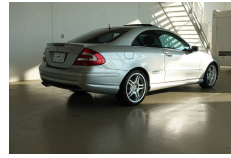

Mercedes-Benz clk55 amg ***40.000 km ***

Brand	Used equipment Mercedes-Benz
Model	clk55 amg ***40.000 km ***
Year of manufacture	2002
General grade (1 min - 5 max)	5
Meter read-out	40.859 km
Amount of previous owners	2
Drive	Left hand
Axle configuration	2 WD
Fuel type	Petrol
Engine output	367.10 pk
Transmission	automatic transmission
Engine displacement	5.439 cm ³
Tyre size	18 inch
Gross Weight	1595 kg
Colour	silver metallic paint
No. of doors	3
Tyre brand	pirelli
Production country	DE

EUR

Zuid-Holland

Array

This beautiful MERCEDES-BENZ CLK55 V8 5.5L with 40.000 km , is one of kind , there are not a lot of these on the market in this condition ! IMPORT DUTIES PAID , NON eu registration , EU registration or Dutch registration, all possible against extra costs. more information of pictures , possible , please send an email with your requests .